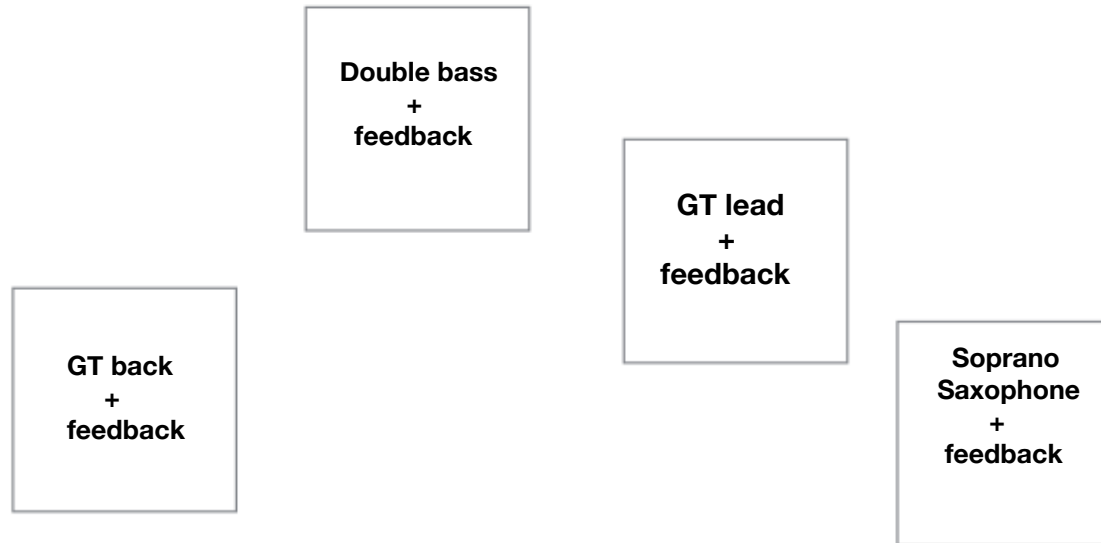

## PATCH

- 1 - Gt lead : 1 DI BSS
- 2 - Gt back : 1 DI BSS
- 3 - Double Bass : 1DI BSS
- 4 - Soprano Sax : 1DI BSS
- 5 - Voice : 1 SM 58

Feedback : 4 separate circuits